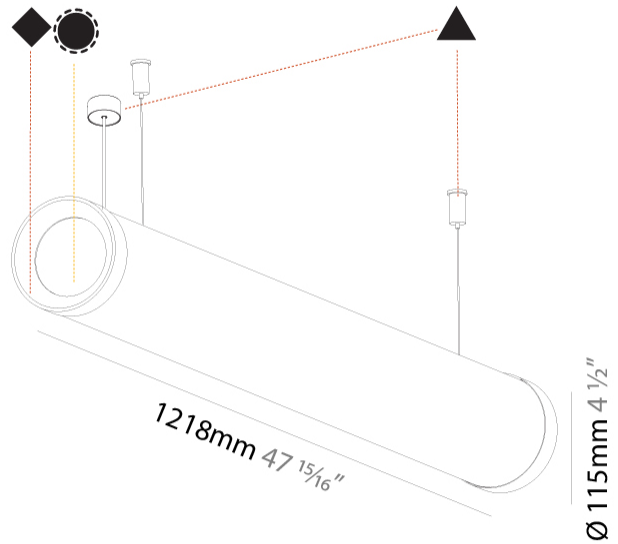

GENERAL

Series: Bunga Plus
Brand: Prolicht
Division: Architectural
Mounting Type: Suspension
Mounting Location: Ceiling
Subcategory: Profile

PHYSICAL

Shape: Cylinder
Length (mm): 1218
Length (in): 47 ¹⁵/₁₆
Width (mm): 115
Width (in): 4 1/2
Height (mm): 115
Height (in): 4 1/2
Max. Overall Height (mm): 2115
Max. Overall Height (in): 83 1/4
Light Distribution: Omnidirectional
Weight (kg): 4.309
Weight (lbs): 9.499
Diffuser: PMMA - Opal
Fixture Finish: SSR / BKV / CWI / CRY / HAB / UFT / ITA / RUA / FTG / MYG / LOD / PUS / FRO / FUP / KIA / POP / BLS / SPG / MEY / GOH / GUM / CHC / COM / ABZ / JAG / OBR / MOS / ROR
Fixture Material: Aluminum
Cable Details: 2000mm or 6000mm Transparent Cable
Upon Request: Cable colour - White / Black / Orange / Red

ELECTRICAL

Lamp Type: LED (Zhaga Standard)
Input Wattage (W): 20
Total Output Wattage (W): 16 / 12.8 (3500K)
Dimming: Non-Dimming / Phase Dimming (120Vac only) / 0-10V Dimming
Driver Included: Yes
Driver Location: Integrated
Driver Type: Constant Current - 120 / 277Vac
Driver Class: Class 2
Input Voltage (V): 120 - 277
Constant Current (MA): 350 / 400 (3500K)

LED

Color Temperature (*K): 3000 / 3500 / 4000
Max. Delivered Lumen (lm): 2210 / 2293 / 2340
CRI: >80 CRI
Lamp Life (hrs): 50000

OPTICAL

RATINGS AND CERTIFICATIONS

Certified By: Certified for North American Standards
IP rating: IP20